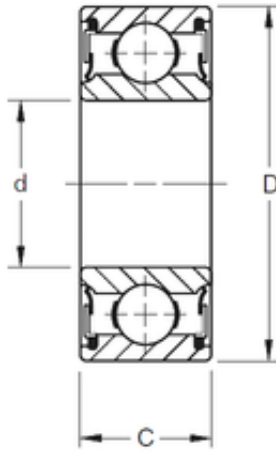

75 mm x 115 mm x 20 mm Timken 9115PP Deep groove ball bearings

Bearing No. 9115PP

9115PP Bearing 2D drawings and 3D CAD models

Size	75x115x20 mm
Bore Diameter	75 mm
Outer Diameter	115 mm
Width	20 mm
d	75 mm
D	115 mm
B	20 mm
C	20 mm
Weight	0,68 Kg
Basic dynamic load rating (C)	44,5 kN