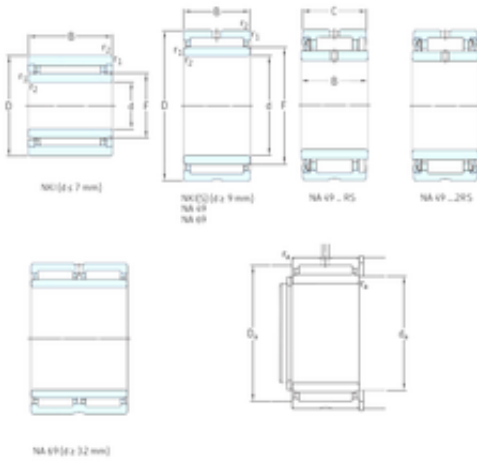

## 75 mm x 105 mm x 54 mm SKF NA6915 Needle roller bearings

Bearing No. NA6915

Size	75x105x54 mm
Bore Diameter	75 mm
Outer Diameter	105 mm
Width	54 mm
d	75 mm
F	85 mm
D	105 mm
B	54 mm
C	54 mm
r1 min.	1 mm
r2 min.	1 mm
da max	80 mm
Da max.	100 mm
ra max.	1 mm
S	1 mm
Weight	1,45 Kg
Basic dynamic load rating (C)	130 kN
Basic static load rating (C0)	290 kN
Fatigue load limit (Pu)	37,5
Reference speed	4800 r/min

NA6915 Bearing 2D drawings and 3D CAD models